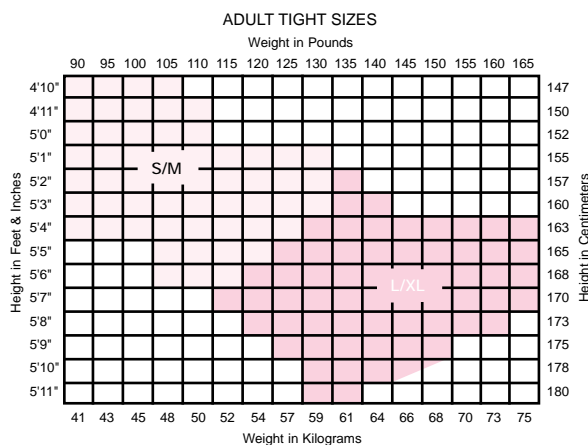

DANSKIN TIGHT SIZING GUIDE

CHILD TIGHT SIZES

	Size	Height	Weight
Toddler	2T-4T	34"-40"	29-38 lbs.
Small	4-6	40"-46"	39-50 lbs.
Intermediate	6X-7	46"-51"	51-62 lbs.
Medium	8-10	51"-55"	63-78 lbs.
Large	12-14	55"-60"	79-96 lbs.

BLOCH TIGHT SIZING GUIDE

CHILD TIGHT SIZES

SIZE	4-5	6-8	10-12
HEIGHT	37-48 INCHES	49-56 INCHES	57-60 INCHES
WEIGHT	38-55 POUNDS	56-80 POUNDS	81-110 POUNDS

BODY WRAPPERS TIGHT SIZING GUIDE

CHILD TIGHT SIZES

Height Inches	Weight in Pounds				Centimeters
	38-49	50-60	61-72	73-96	
39"-45"	S/M (4-7)			99-114	
45"-51"		114-130			
51"-56"		M/L (8-14)		130-142	
56"-64"	142-163				
	17-22	23-27	28-32	33-44	Weight in Kilograms