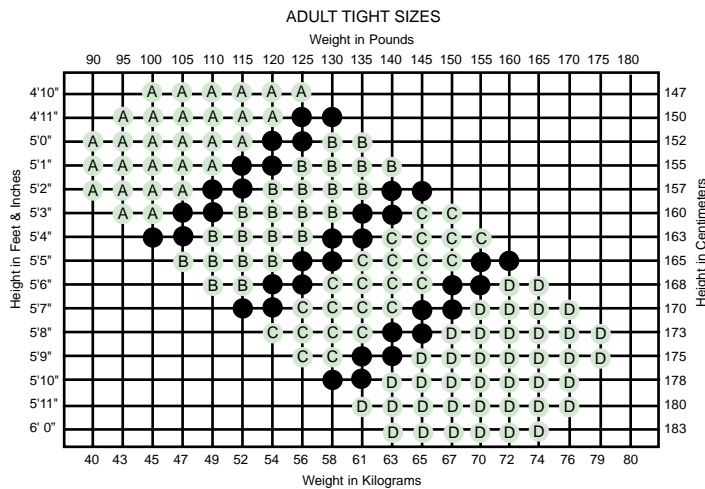

DANSKIN TIGHT SIZING GUIDE

CHILD TIGHT SIZES

	Size	Height	Weight
Toddler	2T-4T	34"-40"	29-38 lbs.
Small	4-6	40"-46"	39-50 lbs.
Intermediate	6X-7	46"-51"	51-62 lbs.
Medium	8-10	51"-55"	63-78 lbs.
Large	12-14	55"-60"	79-96 lbs.

BLOCH TIGHT SIZING GUIDE

CHILD TIGHT SIZES

SIZE	4-5	6-8	10-12
HEIGHT	37-48 INCHES	49-56 INCHES	57-60 INCHES
WEIGHT	38-55 POUNDS	56-80 POUNDS	81-110 POUNDS

BODY WRAPPERS TIGHT SIZING GUIDE

CHILD TIGHT SIZES

Height Inches	Weight in Pounds				Centimeters
	38-49	50-60	61-72	73-96	
39"-45"	S/M (4-7)			99-114	
45"-51"		114-130			
51"-56"		M/L (8-14)		130-142	
56"-64"	142-163				
	17-22	23-27	28-32	33-44	Weight in Kilograms