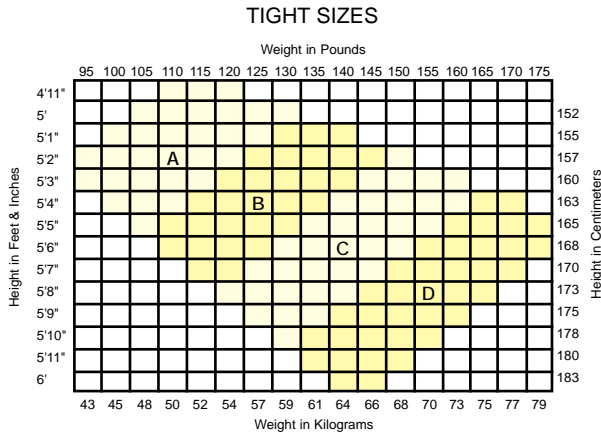

DANSKIN TIGHT SIZING GUIDE

CHILD TIGHT SIZES

	Size	Height	Weight
Toddler	2T-4T	34"-40"	29-38 lbs.
Small	4-6	40"-46"	39-50 lbs.
Intermediate	6X-7	46"-51"	51-62 lbs.
Medium	8-10	51"-55"	63-78 lbs.
Large	12-14	55"-60"	79-96 lbs.

BLOCH TIGHT SIZING GUIDE

CHILD TIGHT SIZES

SIZE	4-5	6-8	10-12
HEIGHT	37-48 INCHES	49-56 INCHES	57-60 INCHES
WEIGHT	38-55 POUNDS	56-80 POUNDS	81-110 POUNDS

BODY WRAPPERS TIGHT SIZING GUIDE

CHILD TIGHT SIZES

Height Inches	Weight in Pounds				Centimeters
	38-49	50-60	61-72	73-96	
39"-45"	S/M (4-7)			99-114	
45"-51"		114-130			
51"-56"		M/L (8-14)		130-142	
56"-64"	142-163				
	17-22	23-27	28-32	33-44	Weight in Kilograms